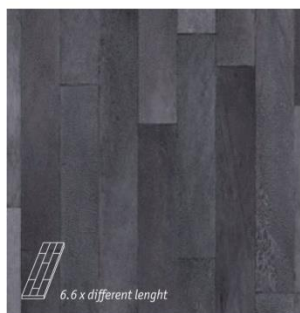

Design 260

TREND WOOD *concept* ■

CHILIA / BLACK

4m : 5636010 (5450158393328)

3m : 5637010 (5450158393151)

2m : 5638010 (5450158393182)

Repeat: 100x100 - Laying: same direction