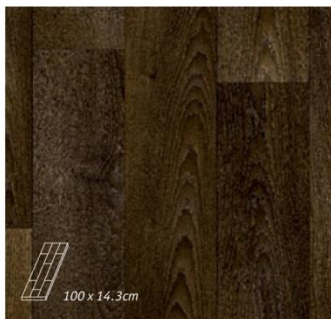

Design 260

WOOD *concept* ■

SOFT ELM / DARK BROWN

4m : 5516057 (5450158353810)
3m : 5517041 (5450158353940)
2m : 5518049 (5450158354077)

Repeat: 100x100 - Laying: same direction